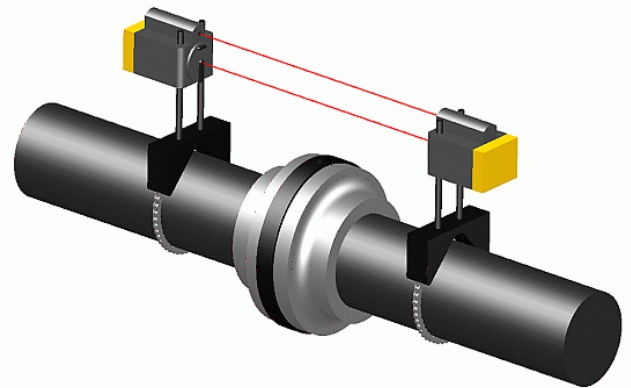

Laser shaft alignment