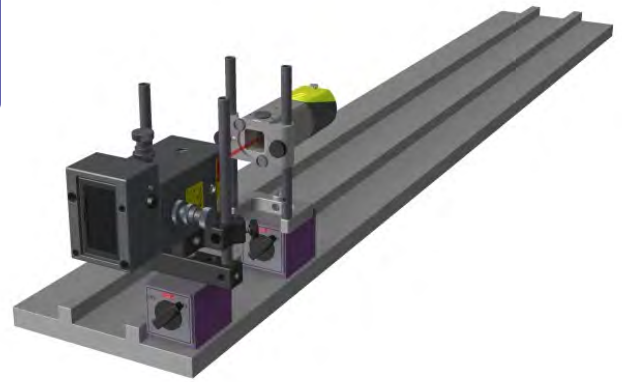

Laser Straightness Measurement

Nicol & Andrew can measure straightness profiles of machine bases and turbine casings etc. in two axis. We use the laser beam as a reference and the distance deviation between the laser beam and the measurement object is measured in two or more positions.

Laser Shaft Alignment

Using highly advanced and precise dual laser alignment equipment Nicol & Andrew can quickly diagnose and improve the running condition and reliability of your machines. Shaft alignment is one of the mission critical components for optimum performance. Shaft alignments can be measured, aligned and documented in record time.

Laser Bore Alignment

Nicol & Andrew can perform detailed precision on site laser surveys of misaligned bores in pumps, compressors, engine blocks, turbine casings, press housings and gearboxes. Fast accurate results are obtained and presented in an easy to understand manner.

Laser Circular Flatness Measurement

Nicol & Andrew carry out circular flatness measurements on machine tables, foundations, engine bedplates, flanges, slewing bearings, mounting surfaces for thrusters, rudders as well as surfaces for thrust bearings.